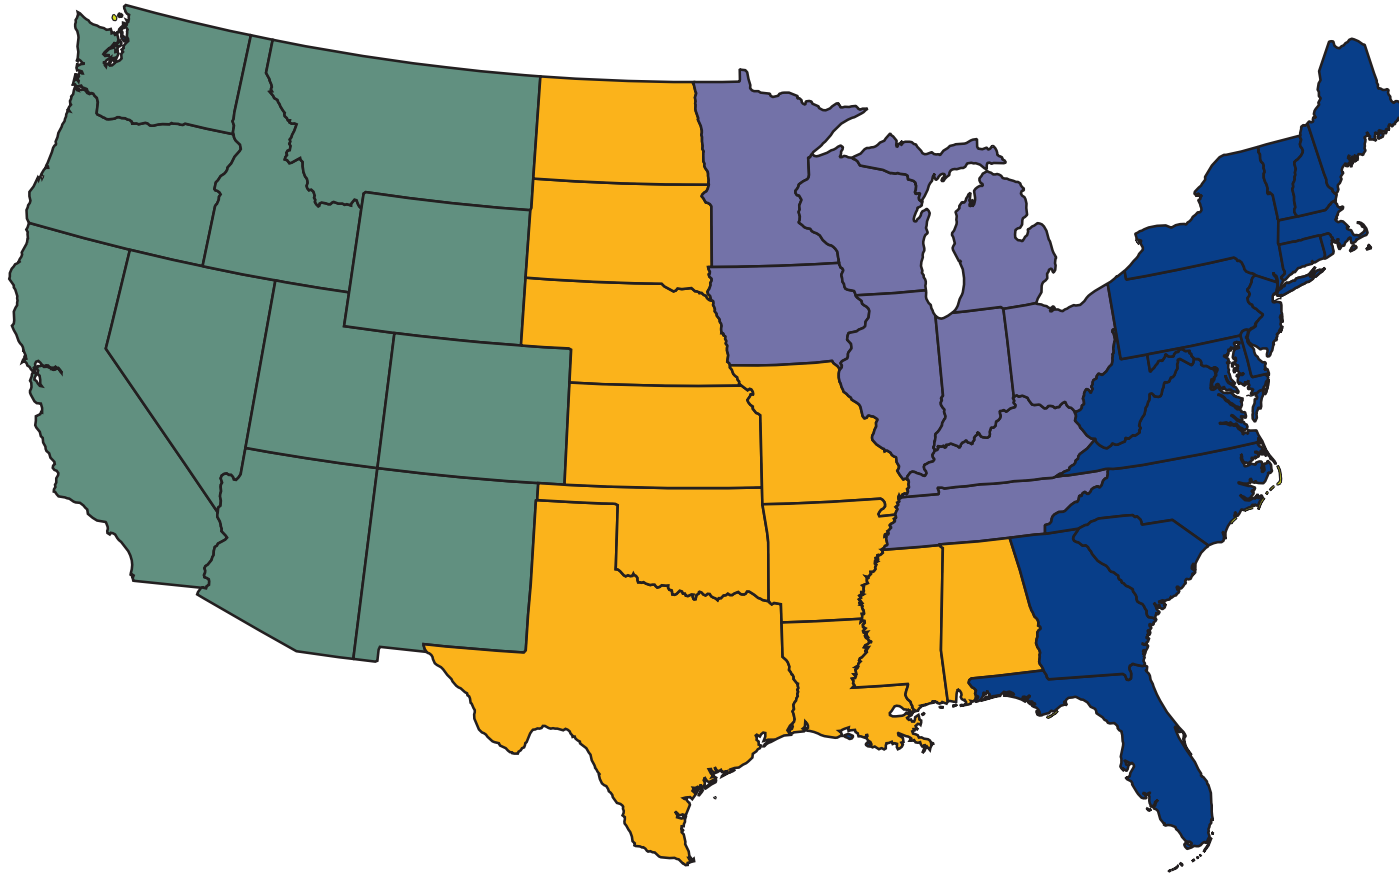

Business Recruitment Marketing Regions

KansasCommerce.com/KBIZ

Steve Kelly
Deputy Secretary
West Coast Region
1000 S.W. Jackson St., Suite 100
Topeka, KS 66612
(785) 296-5298
Fax: (785) 296-3490
skelly@kansascommerce.com