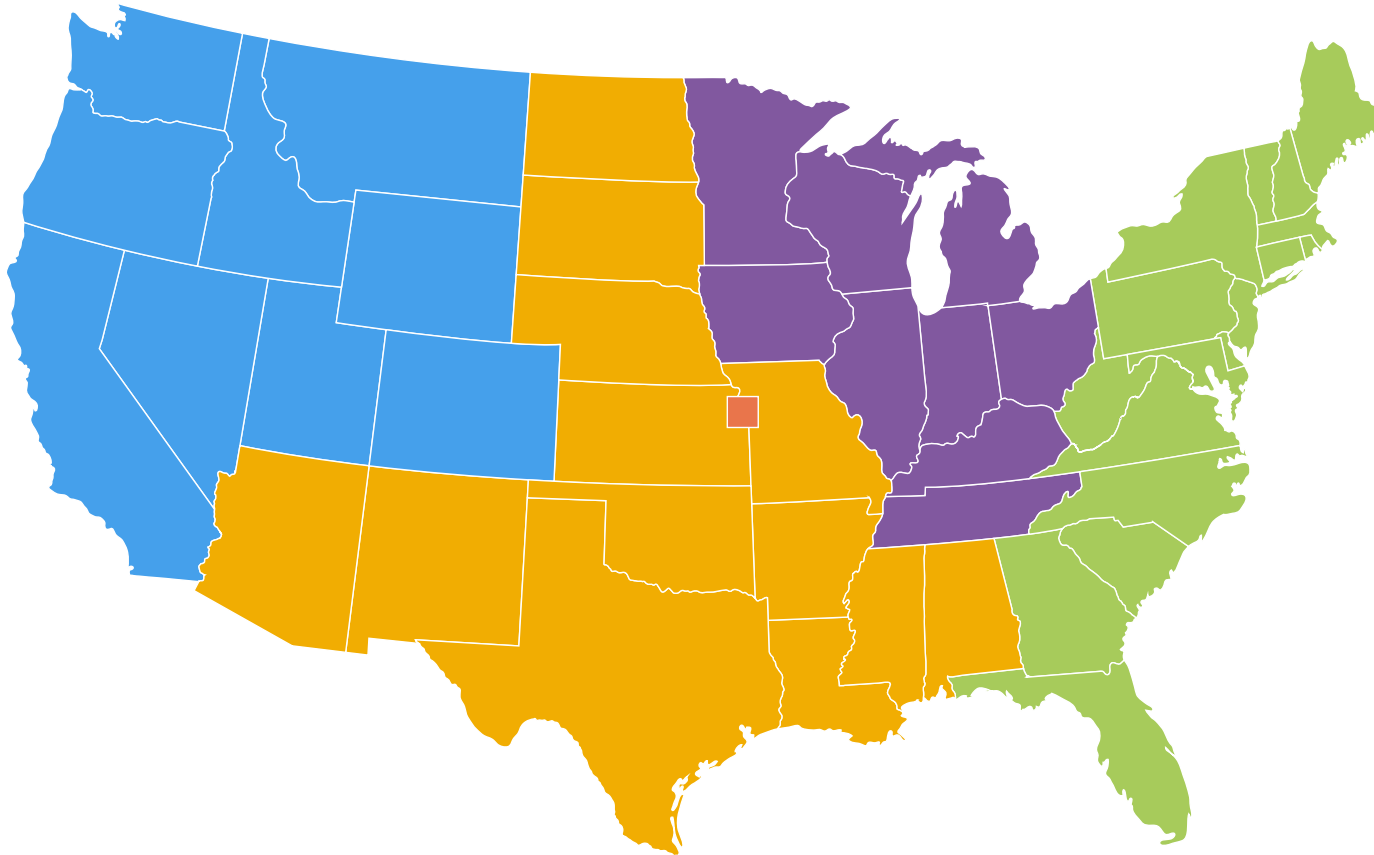

Business Recruitment Marketing Regions

KansasCommerce.gov

 Susan NeuPoth Cadoret
Business & Community Development Director
1000 S.W. Jackson St., Suite 100
Topeka, KS 66612
(785) 296-7198
Fax: (785) 296-3490
Susan.NeuPothCadoret@ks.gov